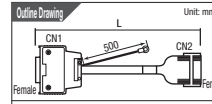

Connector Included Cable Documents

Connector Conversion / Branch Cable

▼ Mitsubishi / Omron Supported Cable Connection Diagram Product Page 587 ~ 590

FM42M-A

Connection Diagram

CN1	CN2
CN1	CN2
A1	4
A2	Not Connected
A3	Not Connected
A4	Not Connected
A5	5
A6	7
A7	9
A8	11
A9	13
A10	15
A11	17
A12	19
A13	6
A14	8
A15	10
A16	12
A17	14
A18	16
A19	18
A20	20
B1	2
B2	Not Connected
·	Not Connected
B20	Not Connected

Terminal — Shield — Terminal

MM42B-A

Connection Diagram

CN1	CN3
CN1	CN3
XG4M-4030-T	XG4M-2030-T
1	1
2	2
3	3
·	·
18	18
19	19
20	20
·	·
21	1
22	2
23	3
·	·
38	18
39	19
40	20

Relay Terminal Side

FM48A-A

FM48D-A