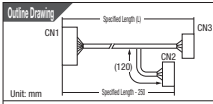

Connector Included Cable Documents

Connector Conversion / Branch Cable

▼ Mitsubishi / Omron Supported Cable Connection Diagram Product Page 587 ~ 590

FM42M-A

Connection Diagram

CN1	CN2
CN1	CN2
A1	4
A2	Not Connected
A3	Not Connected
A4	Not Connected
A5	5
A6	7
A7	9
A8	11
A9	13
A10	15
A11	17
A12	19
A13	6
A14	8
A15	10
A16	12
A17	14
A18	16
A19	18
A20	20
B1	2
B2	Not Connected
·	Not Connected
B20	Not Connected

Terminal — Shield — Terminal

MM42B-A

Connection Diagram

CN1	CN3
CN1	CN3
XG4M-4030-T	XG4M-2030-T
1	1
2	2
3	3
·	·
18	18
19	19
20	20
·	·
21	1
22	2
23	3
·	·
38	18
39	19
40	20

Relay Terminal Side

FM48A-A

FM48D-A