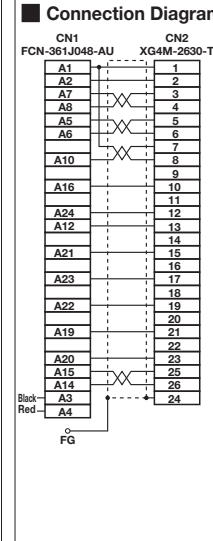

Connector Included Cable Documents

Connector Conversion / Branch Cable

▼ Mitsubishi / Omron Supported Cable Connection Diagram Product Page 587 ~ 590

FM42M-A

Connection Diagram

CN1	CN2
CN1	CN2
A1	4
A2	Not Connected
A3	Not Connected
A4	Not Connected
A5	5
A6	7
A7	9
A8	11
A9	13
A10	15
A11	17
A12	19
A13	6
A14	8
A15	10
A16	12
A17	14
A18	16
A19	18
A20	20
B1	2
B2	Not Connected
·	Not Connected
B20	Not Connected

Terminal — Shield — Terminal

MM42B-A

Connection Diagram

CN1	CN3
CN1	CN3
XG4M-4030-T	XG4M-2030-T
1	1
2	2
3	3
·	·
18	18
19	19
20	20
·	·
21	1
22	2
23	3
·	·
38	18
39	19
40	20

Relay Terminal Side

FM48A-A

FM48D-A

FM48F-A

FM42Y-A

Connection Diagram

CN1	CN2
CN1	CN2
FCN-361J040-AU-F	HIF38A-20D-2.54R
A1	20
A2	18
A3	16
A4	14
A5	12
A6	10
A7	8
A8	6
A9	4
A10	2
A11	19
A12	17
A13	15
A14	13
A15	11
A16	9
A17	7
A18	5
A19	3
A20	1
B1	Not Connected
·	Not Connected
B20	Not Connected

Relay Terminal Side

MM42C-A

Connection Diagram

CN1	CN3
CN1	CN3
XG4M-4030-T	XG4M-2030-T
1	3
2	4
3	1
4	2
5	5
6	6
7	7
·	·
18	18
19	19
20	20
·	·
21	3
22	4
23	1
24	2
25	5
26	6
27	7
·	·
38	18
39	19
40	20

FM48B-A