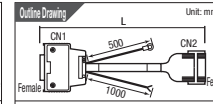

Connector Included Cable Documents

Connector Conversion / Branch Cable

▼ Mitsubishi / Omron Supported Cable Connection Diagram Product Page 587 ~ 590

FM42M-A

Connection Diagram

CN1	CN2
CN1	CN2
A1	4
A2	Not Connected
A3	Not Connected
A4	Not Connected
A5	5
A6	7
A7	9
A8	11
A9	13
A10	15
A11	17
A12	19
A13	6
A14	8
A15	10
A16	12
A17	14
A18	16
A19	18
A20	20
B1	2
B2	Not Connected
·	Not Connected
B20	Not Connected

Terminal — Shield — Terminal

MM42B-A

Connection Diagram

CN1	CN3
CN1	CN3
XG4M-4030-T	XG4M-2030-T
1	1
2	2
3	3
·	·
18	18
19	19
20	20
·	·
21	1
22	2
23	3
·	·
38	18
39	19
40	20

Relay Terminal Side

FM48A-A

FM48D-A

FM48F-A

FM42Y-A

Connection Diagram

CN1	CN2
CN1	CN2
FCN-361J040-AU-F	HIF38A-20D-2.54R
A1	20
A2	18
A3	16
A4	14
A5	12
A6	10
A7	8
A8	6
A9	4
A10	2
A11	19
A12	17
A13	15
A14	13
A15	11
A16	9
A17	7
A18	5
A19	3
A20	1
B1	Not Connected
·	Not Connected
B20	Not Connected

Relay Terminal Side

MM42C-A

Connection Diagram

CN1	CN3
CN1	CN3
XG4M-4030-T	XG4M-2030-T
1	3
2	4
3	1
4	2
5	5
6	6
7	7
·	·
18	18
19	19
20	20
·	·
21	3
22	4
23	1
24	2
25	5
26	6
27	7
·	·
38	18
39	19
40	20

FM48B-A

FM48E-A

FM48G-A

MM42D-A

Connection Diagram

CN1	CN3
CN1	CN3
XG4M-4030-T	XG4M-2030-T
1	1
2	2
3	3
·	·
18	18
19	19
20	20
·	·
21	3
22	4
23	1
24	2
25	5
26	6
27	7
·	·
38	18
39	19
40	20

FM48C-A