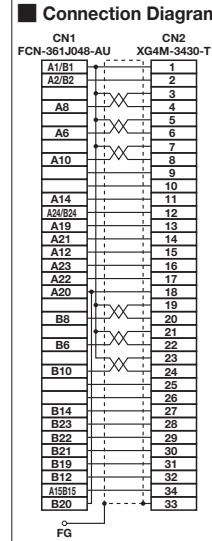

Connector Included Cable Documents

Connector Conversion / Branch Cable

▼ Mitsubishi / Omron Supported Cable Connection Diagram Product Page 587 ~ 590

FM42M-A

Connection Diagram

CN1	CN2
CN1	CN2
A1	4
A2	Not Connected
A3	Not Connected
A4	Not Connected
A5	5
A6	7
A7	9
A8	11
A9	13
A10	15
A11	17
A12	19
A13	6
A14	8
A15	10
A16	12
A17	14
A18	16
A19	18
A20	20
B1	2
B2	Not Connected
·	Not Connected
B20	Not Connected

Terminal — Shield — Terminal

MM42B-A

Connection Diagram

CN1	CN3
CN1	CN3
XG4M-4030-T	XG4M-2030-T
1	1
2	2
3	3
·	·
18	18
19	19
20	20
·	·
21	1
22	2
23	3
·	·
38	18
39	19
40	20

Relay Terminal Side

FM48A-A

FM48D-A

FM48F-A

FM42Y-A

Connection Diagram

CN1	CN2
CN1	CN2
FCN-361J040-AU-F	HIF38A-20D-2.54R
A1	20
A2	18
A3	16
A4	14
A5	12
A6	10
A7	8
A8	6
A9	4
A10	2
A11	19
A12	17
A13	15
A14	13
A15	11
A16	9
A17	7
A18	5
A19	3
A20	1
B1	Not Connected
·	Not Connected
B20	Not Connected

Relay Terminal Side

MM42C-A

Connection Diagram

CN1	CN3
CN1	CN3
XG4M-4030-T	XG4M-2030-T
1	3
2	4
3	1
4	2
5	5
6	6
7	7
·	·
18	18
19	19
20	20
·	·
21	3
22	4
23	1
24	2
25	5
26	6
27	7
·	·
38	18
39	19
40	20

FM48B-A