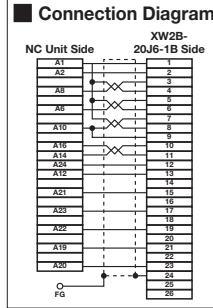

Connector Included Cable Documents

Connector Conversion / Branch Cable

▼ Mitsubishi / Omron Supported Cable Connection Diagram Product Page 587 ~ 590

FM42M-A

Connection Diagram

CN1	CN2
CN1	CN2
A1	4
A2	Not Connected
A3	Not Connected
A4	Not Connected
A5	5
A6	7
A7	9
A8	11
A9	13
A10	15
A11	17
A12	19
A13	6
A14	8
A15	10
A16	12
A17	14
A18	16
A19	18
A20	20
B1	2
B2	Not Connected
·	Not Connected
B20	Not Connected

Terminal — Shield — Terminal

MM42B-A

Connection Diagram

CN1	CN3
CN1	CN3
XG4M-4030-T	XG4M-2030-T
1	1
2	2
3	3
·	·
18	18
19	19
20	20
·	·
21	1
22	2
23	3
·	·
38	18
39	19
40	20

Relay Terminal Side

FM48A-A

FM48D-A

FM48F-A

FM42Y-A

Connection Diagram

CN1	CN2
CN1	CN2
FCN-361J040-AU-F	HIF38A-20D-2.54R
A1	20
A2	18
A3	16
A4	14
A5	12
A6	10
A7	8
A8	6
A9	4
A10	2
A11	19
A12	17
A13	15
A14	13
A15	11
A16	9
A17	7
A18	5
A19	3
A20	1
B1	Not Connected
·	Not Connected
B20	Not Connected

Relay Terminal Side

MM42C-A

Connection Diagram

CN1	CN3
CN1	CN3
XG4M-4030-T	XG4M-2030-T
1	3
2	4
3	1
4	2
5	5
6	6
7	7
·	·
18	18
19	19
20	20
·	·
21	3
22	4
23	1
24	2
25	5
26	6
27	7
·	·
38	18
39	19
40	20

FM48B-A