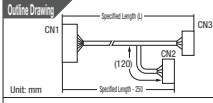

Connector Included Cable Documents

Connector Conversion / Branch Cable

▼ Mitsubishi / Omron Supported Cable Connection Diagram Product Page 587 ~ 590

FM42M-A

Connection Diagram

CN1	CN2
CN1	CN2
A1	4
A2	Not Connected
A3	Not Connected
A4	Not Connected
A5	5
A6	7
A7	9
A8	11
A9	13
A10	15
A11	17
A12	19
A13	6
A14	8
A15	10
A16	12
A17	14
A18	16
A19	18
A20	20
B1	2
B2	Not Connected
·	Not Connected
B20	Not Connected

Terminal — Shield — Terminal

MM42B-A

Connection Diagram

CN1	CN3
CN1	CN3
XG4M-4030-T	XG4M-2030-T
1	1
2	2
3	3
·	·
18	18
19	19
20	20
·	·
21	1
22	2
23	3
·	·
38	18
39	19
40	20

Relay Terminal Side

FM48A-A

FM48D-A

FM48F-A

FM42Y-A

Connection Diagram

CN1	CN2
CN1	CN2
FCN-361J040-AU-F	HIF38A-20D-2.54R
A1	20
A2	18
A3	16
A4	14
A5	12
A6	10
A7	8
A8	6
A9	4
A10	2
A11	19
A12	17
A13	15
A14	13
A15	11
A16	9
A17	7
A18	5
A19	3
A20	1
B1	Not Connected
·	Not Connected
B20	Not Connected

Relay Terminal Side

MM42C-A

Connection Diagram

CN1	CN3
CN1	CN3
XG4M-4030-T	XG4M-2030-T
1	3
2	4
3	1
4	2
5	5
6	6
7	7
·	·
18	18
19	19
20	20
·	·
21	3
22	4
23	1
24	2
25	5
26	6
27	7
·	·
38	18
39	19
40	20

FM48B-A

FM48E-A

FM48G-A

MM42D-A

Connection Diagram

CN1	CN3
CN1	CN3
XG4M-4030-T	XG4M-2030-T
1	1
2	2
3	3
·	·
18	18
19	19
20	20
·	·
21	3
22	4
23	1
24	2
25	5
26	6
27	7
·	·
38	18
39	19
40	20

FM48C-A