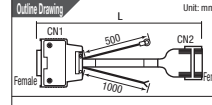

Connector Included Cable Documents

Connector Conversion / Branch Cable

▼ Mitsubishi / Omron Supported Cable Connection Diagram Product Page 587 ~ 590

FM42M-A

Connection Diagram

CN1	CN2
CN1	CN2
A1	4
A2	Not Connected
A3	Not Connected
A4	Not Connected
A5	5
A6	7
A7	9
A8	11
A9	13
A10	15
A11	17
A12	19
A13	6
A14	8
A15	10
A16	12
A17	14
A18	16
A19	18
A20	20
B1	2
B2	Not Connected
·	Not Connected
B20	Not Connected

Terminal — Shield — Terminal

MM42B-A

Connection Diagram

CN1	CN3
CN1	CN3
XG4M-4030-T	XG4M-2030-T
1	1
2	2
3	3
·	·
18	18
19	19
20	20
·	·
21	1
22	2
23	3
·	·
38	18
39	19
40	20

Relay Terminal Side

FM48A-A

FM48D-A

FM48F-A

FM42Y-A

Connection Diagram

CN1	CN2
CN1	CN2
FCN-361J040-AU-F	HIF38A-20D-2.54R
A1	20
A2	18
A3	16
A4	14
A5	12
A6	10
A7	8
A8	6
A9	4
A10	2
A11	19
A12	17
A13	15
A14	13
A15	11
A16	9
A17	7
A18	5
A19	3
A20	1
B1	Not Connected
·	Not Connected
B20	Not Connected

Relay Terminal Side

MM42C-A

Connection Diagram

CN1	CN3
CN1	CN3
XG4M-4030-T	XG4M-2030-T
1	3
2	4
3	1
4	2
5	5
6	6
7	7
·	·
18	18
19	19
20	20
·	·
21	3
22	4
23	1
24	2
25	5
26	6
27	7
·	·
38	18
39	19
40	20

FM48B-A

FM48E-A

FM48G-A

MM42D-A

Connection Diagram

CN1	CN3
CN1	CN3
XG4M-4030-T	XG4M-2030-T
1	1
2	2
3	3
·	·
18	18
19	19
20	20
·	·
21	3
22	4
23	1
24	2
25	5
26	6
27	7
·	·
38	18
39	19
40	20

FM48C-A