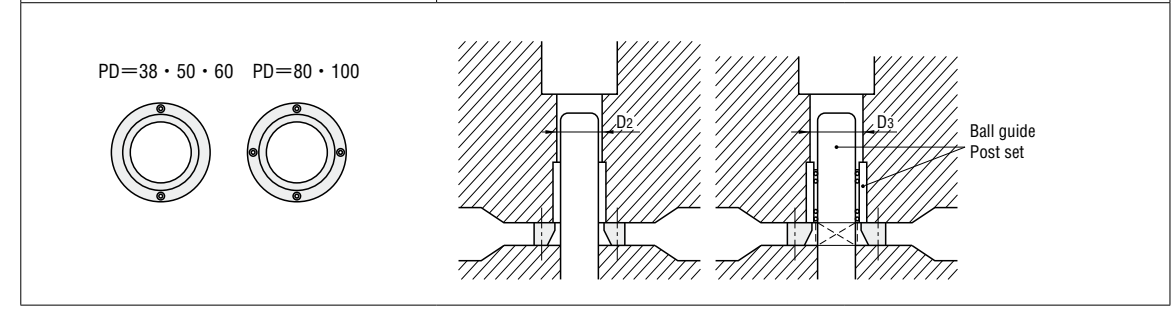

COMPONENTS FOR BALL GUIDE POST SETS

DISTANCE GUIDE RINGS

Type	Set		① Guide post		Base unit price 1~9 pieces	② Guide bushing		Base unit price 1~9 pieces	③ Ball cage		Base unit price 1~9 pieces	④ Fixed stopper		Base unit price 1~9 pieces
	D	L	Type	D L		Type	D-B		Type	D-C		Type	D-ℓ	
For die guides PKHL PKHLU	50	240	For die guides PKHLP	240	Quotation	PKHB (For PKHL PKH)	50-120	Quotation	PKHS	50-110	Quotation	PKHLT	50-40	
		280		50-20										
	60	260		60-30									60-50	
		300		60-130									60-30	60-50
	80	340		80-30									80-50	
		350		80-140									80-30	80-30
100	400	100-30	100-50											
	450	100-160	100-30	100-10										
For pads PKH PKH-U	38	130~160	For pads PKHP	130~160	Quotation	With urethane PKHUB (For PKHLU PKH-U)	50-100	Quotation	PKHT	38-50	Quotation	PKHT	38-20	
		170~200		38-75									38-30	
	50	150~190		50-20									50-20	
		200~240		50-60									50-30	
	60	170~210		60-20									60-20	
		220~260		60-70									60-30	
	80	260~300		80-20									80-30	
													80-90	80-30

Order Catalog No. — L
PKHP 50 — 200

Days to Ship Catalog No. — L
PKHB 60—130
Quotation

Price **Quotation**

■ ⑤ Coil spring (For detailed specifications, see page at right)

Type	Set		⑤ Coil spring		
	D	L	Type	D FL (Free length)	
For die guides PKHL PKHLU	50	240	SWP-B	140	
		280		150	
	60	260		60	150
		300		60	170
	80	340		80	180
		350		80	200
100	400	100	200		
	450	100	230		
For pads PKH PKH-U	38	130~160	38	L-50	
		170~200	38	L-60	
	50	150~190	50	L-70	
		200~240	50	L-90	
	60	170~210	60	L-90	
		220~260	60	L-100	
	80	260~300	80	L-100	
				80	L-100

D ₁	d	P	S		d ₁	d ₂	ℓ	D ₂	D ₃	Catalog No.		Color	Base unit price 1~9 pieces	
			T=25	T≥30						Type	PD		T=25~35	T=40~55
108	54	88	23	28	17.5	11	15	38	50	HKD	38	R (Red) Y (Yellow) N (Normal)	Quotation	Quotation
118	64	98						50	60		50			
148	84	126						60	80		60			
168	104	146						80	100		80			
188	124	166						100	—		100			
								100	—		100			