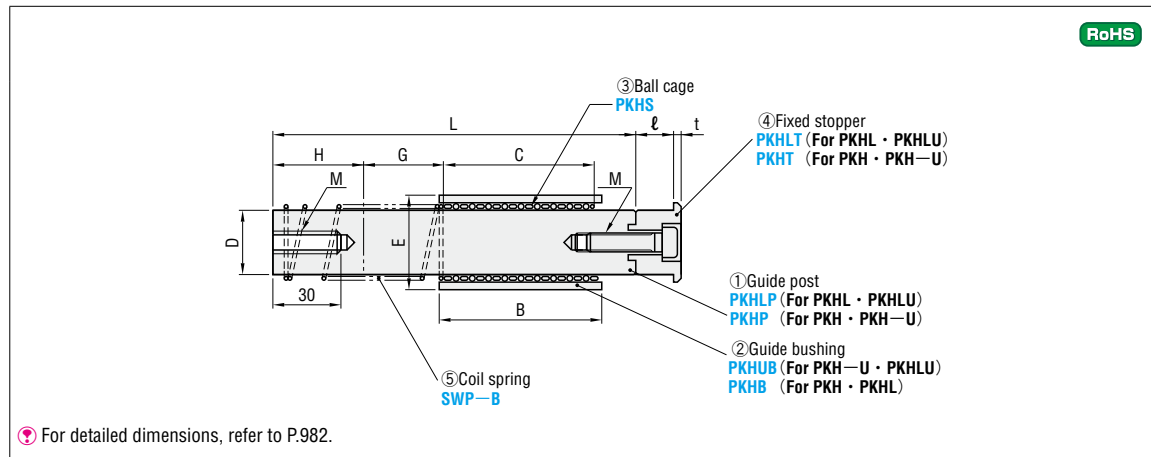

COMPONENTS FOR BALL GUIDE POST SETS

DISTANCE GUIDE RINGS

Type	Set		① Guide post		Base unit price 1~9 pieces	② Guide bushing		Base unit price 1~9 pieces	③ Ball cage		Base unit price 1~9 pieces	④ Fixed stopper		Base unit price 1~9 pieces
	D	L	Type	D L		Type	D-B		Type	D-C		Type	D-ℓ	
For die guides PKHL PKHLU	50	240	For die guides PKHLP	240	Quotation	PKHB (For PKHL PKH)	50-120	Quotation	PKHS	50-110	Quotation	PKHLT	50-40	
		280		50-20										
	60	260		60-30									60-50	
		300		60-130									60-30	60-50
	80	340		80-30									80-50	
		350		80-140									80-30	80-30
100	400	100-30	100-50											
	450	100-160	100-30	100-10										
For pads PKH PKH-U	38	130~160	For pads PKHP	130~160	Quotation	With urethane PKHUB (For PKHLU PKH-U)	50-100	Quotation	PKHT	38-50	Quotation	PKHT	38-20	
		170~200		38-75									38-30	
	50	150~190		50-20									50-20	
		200~240		50-60									50-30	
	60	170~210		60-20									60-20	
		220~260		60-70									60-30	
	80	260~300		80-20									80-30	
													80-90	80-30

Order Catalog No. — L
PKHP 50 — 200

Days to Ship Catalog No. — L
PKHB 60—130
Quotation

Price **Quotation**

■ ⑤ Coil spring (For detailed specifications, see page at right)

Type	Set		⑤ Coil spring		
	D	L	Type	D FL (Free length)	
For die guides PKHL PKHLU	50	240	SWP-B	140	
		280		150	
	60	260		60	150
		300		60	170
	80	340		80	180
		350		80	200
100	400	100	200		
	450	100	230		
For pads PKH PKH-U	38	130~160	38	L-50	
		170~200	38	L-60	
	50	150~190	50	L-70	
		200~240	50	L-90	
	60	170~210	60	L-90	
		220~260	60	L-100	
	80	260~300	80	L-100	
				80	L-100

D ₁	d	P	S		d ₁	d ₂	ℓ	D ₂	D ₃	Catalog No.		Color	Base unit price 1~9 pieces	
			T=25	T≥30						Type	PD		T=25~35	T=40~55
108	54	88	23	28	17.5	11	15	38	50	HKD	38	R (Red) Y (Yellow) N (Normal)	Quotation	Quotation
118	64	98						50	60		50			
148	84	126						60	80		60			
168	104	146						80	100		80			
188	124	166						100	—		100			
								100	—		100			