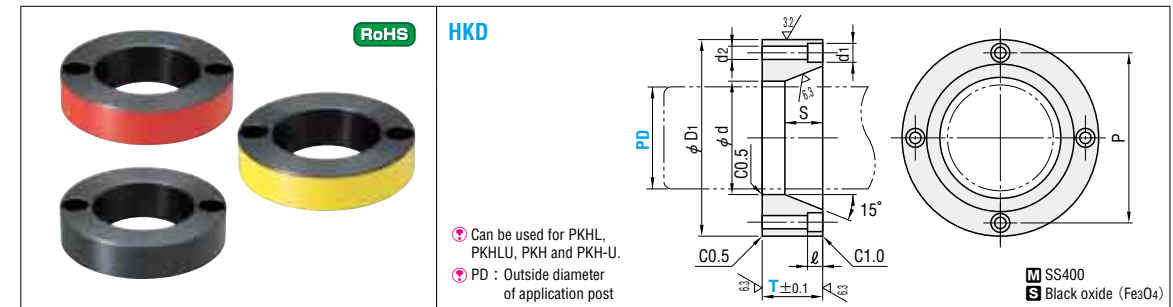

COMPONENTS FOR BALL GUIDE POST SETS

DISTANCE GUIDE RINGS

Type	Set		① Guide post		Base unit price 1~9 pieces	② Guide bushing		Base unit price 1~9 pieces	③ Ball cage		Base unit price 1~9 pieces	④ Fixed stopper		Base unit price 1~9 pieces
	D	L	Type	D L		Type	D-B		Type	D-C		Type	D-ℓ	
For die guides PKHL PKHLU	50	240	For die guides PKHLP	240	Quotation	PKHB (For PKHL PKH)	50-120	Quotation	PKHS	50-110	Quotation	PKHLT	50-40	
		280		50-20										
	60	260		60-30									60-50	
		300		60-130									60-30	60-50
	80	340		80-30									80-50	
		350		80-140									80-30	80-30
100	400	100-30	100-50											
	450	100-160	100-30	100-10										
For pads PKH PKH-U	38	130~160	For pads PKHP	130~160	Quotation	With urethane PKHUB (For PKHLU PKH-U)	50-100	Quotation	PKHT	38-50	Quotation	PKHT	38-20	
		170~200		38-75									38-30	
	50	150~190		50-20									50-20	
		200~240		50-60									50-30	
	60	170~210		60-20									60-20	
		220~260		60-70									60-30	
	80	260~300		80-20									80-30	
													80-90	80-30

Order Catalog No. — L
PKHP 50 — 200

Days to Ship Catalog No. — L
PKHB 60—130
Quotation

Price **Quotation**

■ ⑤ Coil spring (For detailed specifications, see page at right)

Type	Set		⑤ Coil spring		
	D	L	Type	D FL (Free length)	
For die guides PKHL PKHLU	50	240	SWP-B	140	
		280		150	
	60	260		60	150
		300		60	170
	80	340		80	180
		350		80	200
100	400	100	200		
	450	100	230		
For pads PKH PKH-U	38	130~160	38	L-50	
		170~200	38	L-60	
	50	150~190	50	L-70	
		200~240	50	L-90	
	60	170~210	60	L-90	
		220~260	60	L-100	
	80	260~300	80	L-100	
				80	L-100

D ₁	d	P	S		d ₁	d ₂	ℓ	D ₂	D ₃	Catalog No.		Color	Base unit price 1~9 pieces	
			T=25	T≥30						Type	PD		T=25~35	T=40~55
108	54	88	23	28	17.5	11	15	38	50	HKD	38	R (Red) Y (Yellow) N (Normal)	Quotation	Quotation
118	64	98						50	60		50			
148	84	126						60	80		60			
168	104	146						80	100		80			
188	124	166						100	—		100			
								100	—		100			